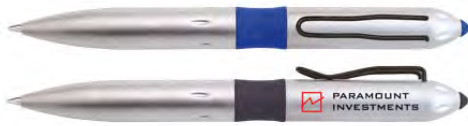

## WP500 Toledo Pen

Twist action pen with stylis in Hi-tech brushed satin finish. Available in blue and red trims. Supplied in poly bag.

## WP520 Venito Pen

Ergonomic push button pen in Hi-tech brushed satin finish. Available in gunmetal. Supplied in poly bag.

## WP148 Frizz Pen

Slim plastic click pen with unique shaped clip and rubber grip. Supplied bulk packed.

## WP140 Luminus Pen

Wide bodied plastic click pen with rubber grips. Black ink. Large capacity refill. Supplied bulk packed.